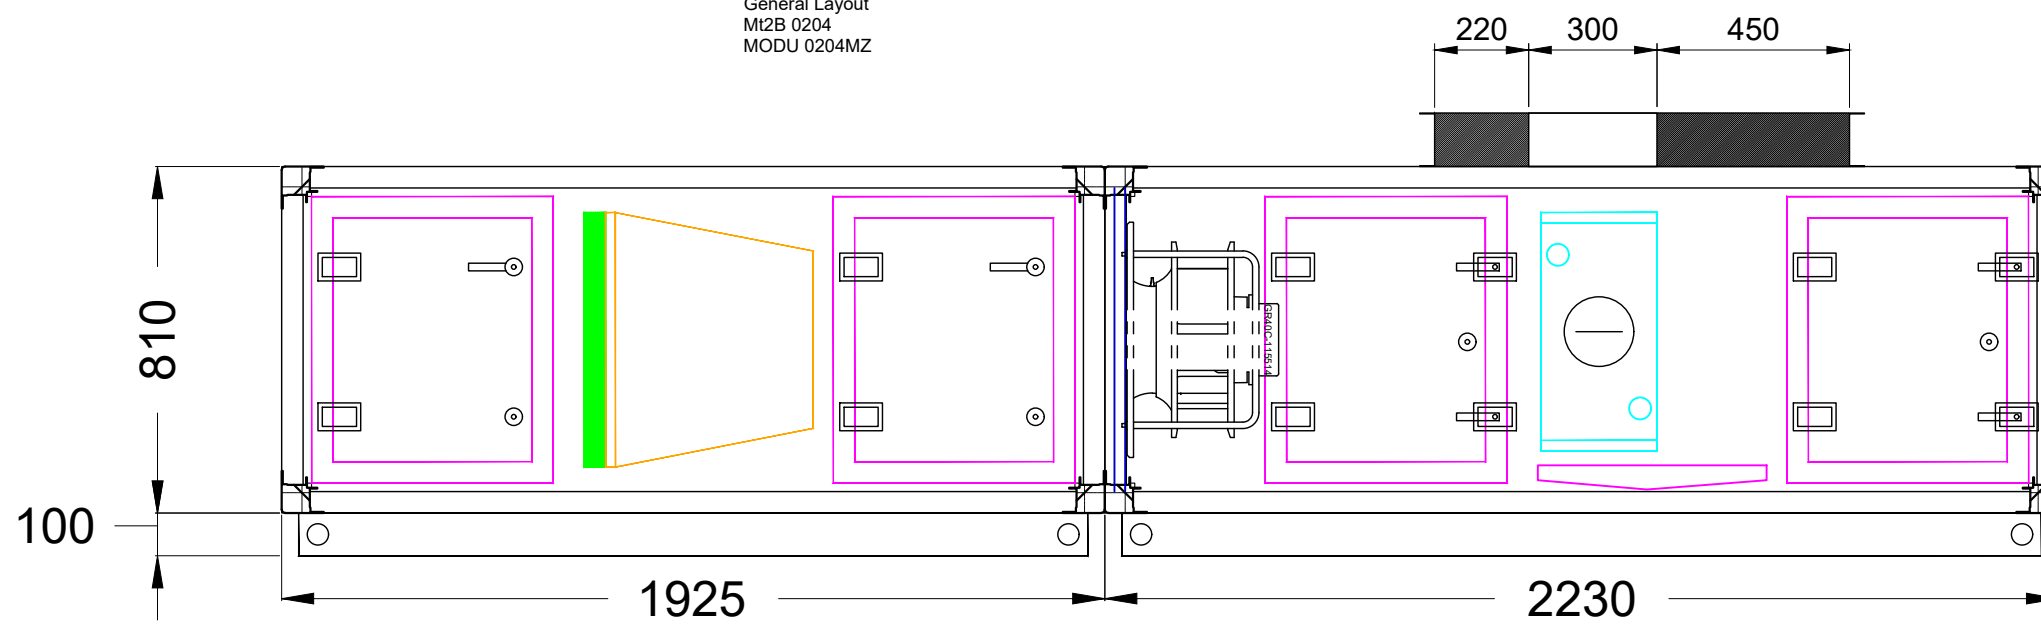

Right View

DO NOT SCALE DRAWING

Rev	By	Date	Description
00	Toh	22/11/2017	Initial Released

AIR DESIGN PTY. LTD. © A.C.N. 010 185 958
45 NESTOR DRIVE, MEADOWBROOK, QUEENSLAND, AUSTRALIA. 4131
TELEPHONE: (07) 32 999 888 FACSIMILE: (07) 32 999 800

DRAWN: Toh DATE: 22/11/2017
CHKED: -- DATE: --
APPRD: -- DATE: --

General Layout
Multizone Unit
- MODU 0204MZ
-

DRAWING NO: - REV: 00 SCALE: N.T.S. SIZE: A3